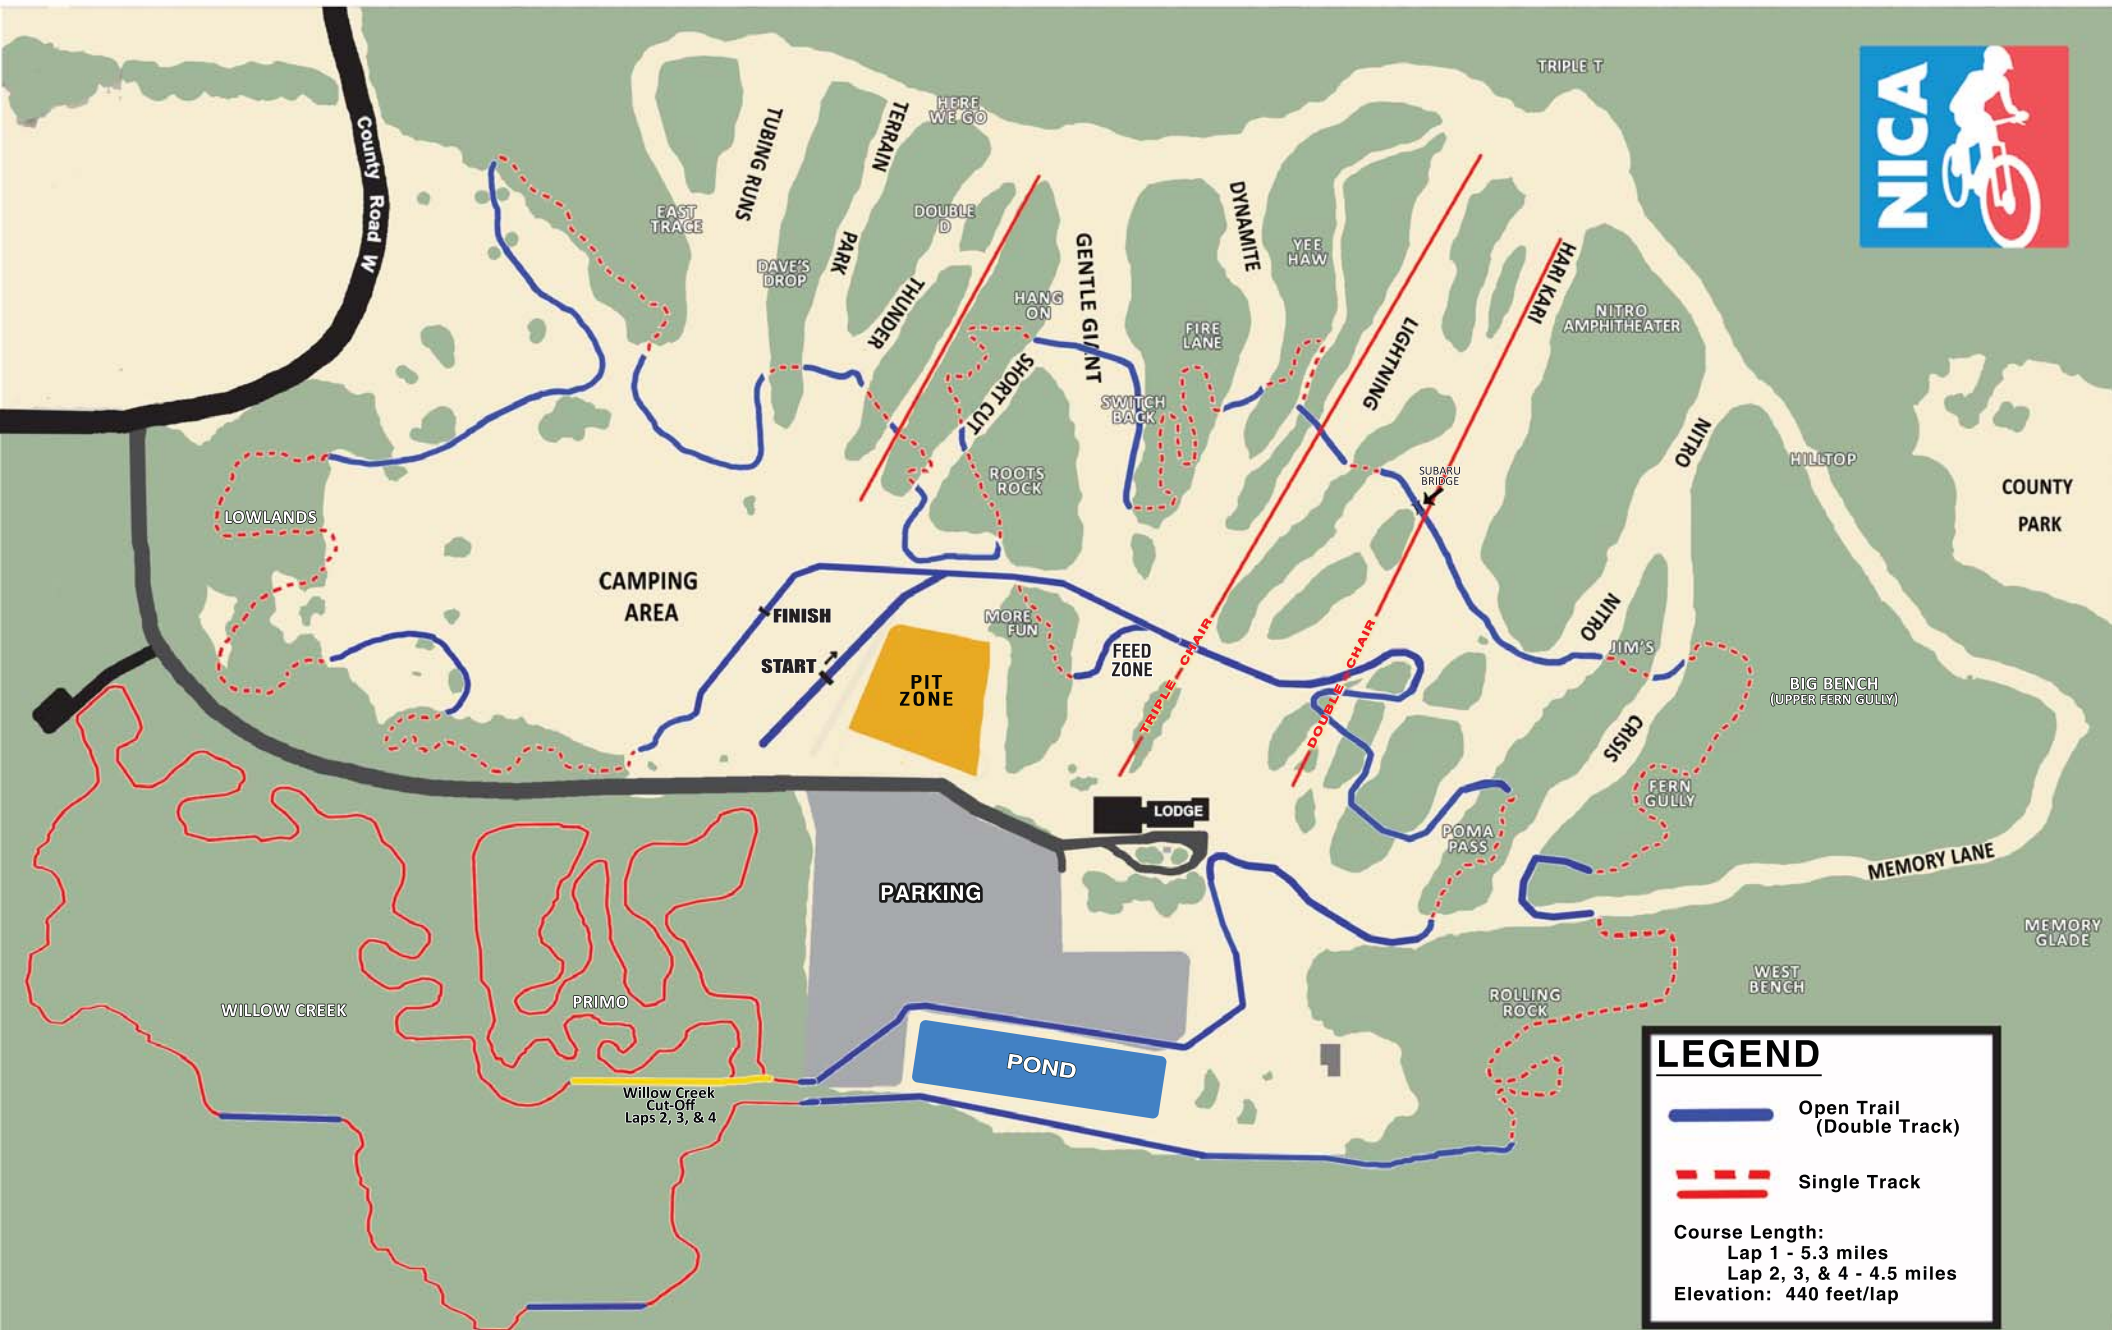

Wisconsin Interscholastic Cycling League

2021 Race #4 - Nordic Mountain Race Course

LEGEND

- Open Trail (Double Track)
- Single Track

Course Length:
 Lap 1 - 5.3 miles
 Lap 2, 3, & 4 - 4.5 miles
 Elevation: 440 feet/lap